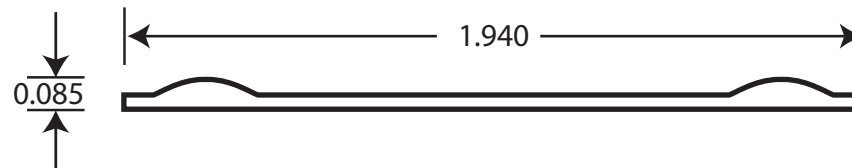

CLJP G

CARDAS-SPD-70133

Adjustable bi-wire Jumper plate, Copper, Gold plate

NOTE: All dimensions are in inches

Adjustable: center to center distance
fits most Bi Wire Post spacings