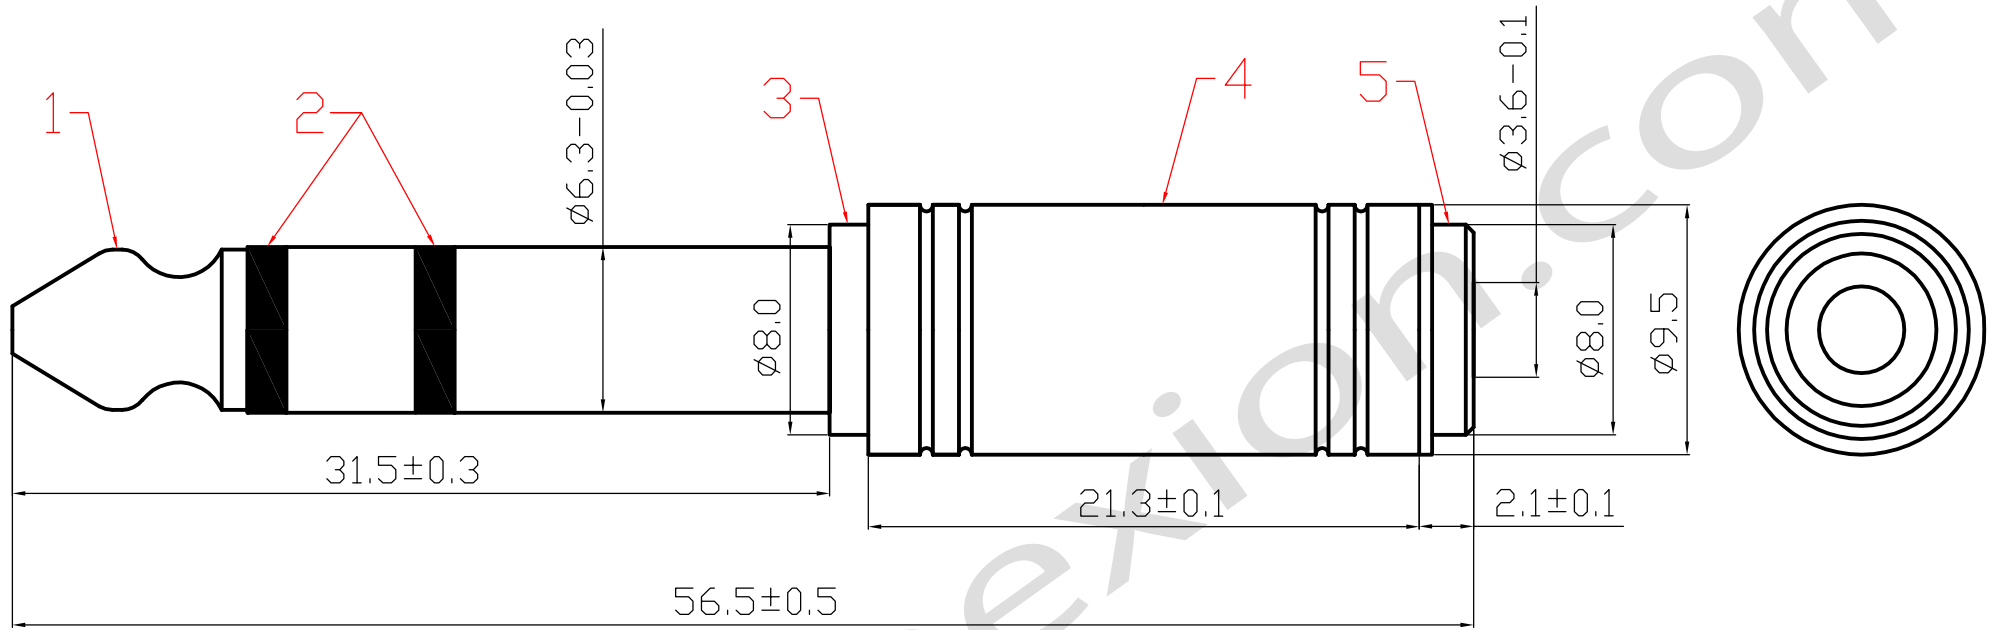

# PARTS CONNECTION

**CONNEX-73272**

5	3.5mm STEREO JACK	BRASS
4	SHELL	Al
3	COPPER HEAD	BRASS
2	DIELECTRIC	POM
1	FRONT POINT	BRASS
ITEM	DESIGNATION	MATERIAL

TOLERANCE	SIGNATURES	DATE
0 - 10 ±0.05	DRAFT:	
10 - 99 ±0.5	CHECKED:	
100 - 999 ±10.0		
1000 - 9999 ±100.00		
10000 - 99999 ±1000.00		

REV	PART NO. & SAMPLE NO.	DATE	BY
A	JR-1401		
B			

APPROVAL:	SCALE	UNIT	REV
	1:1	mm	Ø
	SHEET	OF	

TITLE	1/4" Stereo Plug To 3.5mm Stereo Jack, Aluminum
CUSTOMER	