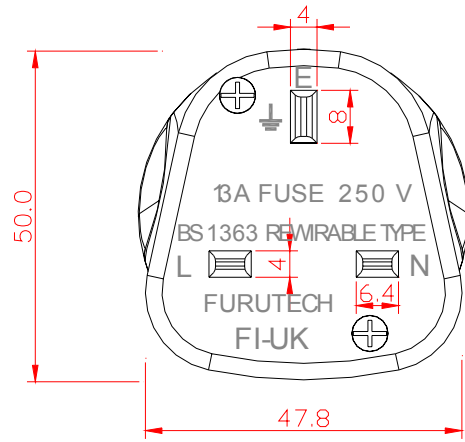

High End Performance Connector Type: 2-pole+earth Rating: 13A FUSE 250V A.C.

- α (Alpha) Eutectic Copper Alloy Conductor
- Material: Fireproof ABS body/housing (In accord with RoHS regulations)
- Connections: Set-screws
- Specifications: Accommodates cable diameters of 6.0mm to 20.0mm
- Dimensions: Body 48mm (W) x 50.2mm (L) x 55.8mm (H)

Assembly Part

- | | | | |
|-------------------|-----|------------------|-----|
| 1. Top Housing | X 1 | 7. Screw-Lock | X 2 |
| 2. Bottom Housing | X 1 | 8. Screw-Housing | X 2 |
| 3. Lock Housing | X 2 | 9. Screw-Boss | X 2 |
| 4. Cap housing | X 1 | | |
| 5. Fuse housing | X 1 | | |
| 6. Pin Assembly | X 1 | | |

Dimensions and Disposition of Pins

FI-UK 1363 Wiring Instructions

All metallic parts are treated with the

**FURUTECH α (Alpha) Process (Super Cryogenic & Demagnetizing Treatment.)*

Make A More Powerful Connection with Furutech!