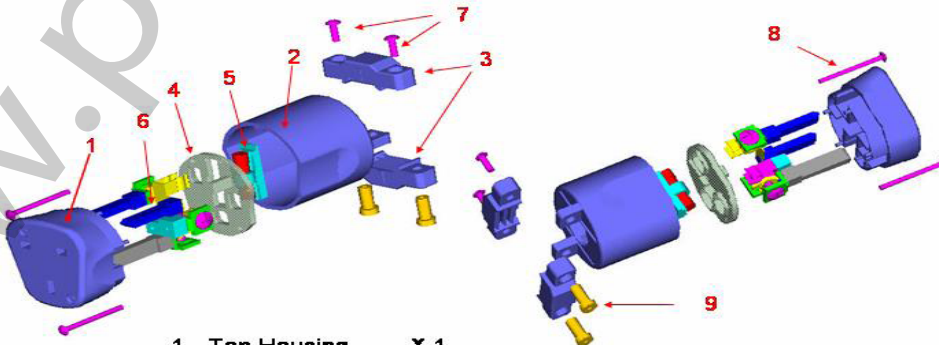

FURUTECH
PURE TRANSMISSION

AEx
オーディオ銘機賞
Audio Excellence Award 2008

High End Performance Connector for the United Kingdom FI-UK (R)/(G)

FTECH-71059

FTECH-71058

FI-UK (R)/(G) Rhodium plated or 24k Gold Plated Conductor for UK & Ireland

High End Performance Connector Type: 2-pole+earth Rating: 13A FUSE 250V A.C.

- α (Alpha) Eutectic Copper Alloy Conductor
- Material: Fireproof ABS body/housing (In accord with RoHS regulations)
- Connections: Set-screws
- Specifications: Accommodates cable diameters of 6.0mm to 20.0mm
- Dimensions: Body 48mm (W) x 50.2mm (L) x 55.8mm (H)

Assembly Part

- | | | | |
|-------------------|-----|------------------|-----|
| 1. Top Housing | X 1 | 7. Screw-Lock | X 2 |
| 2. Bottom Housing | X 1 | 8. Screw-Housing | X 2 |
| 3. Lock Housing | X 2 | 9. Screw-Boss | X 2 |
| 4. Cap housing | X 1 | | |
| 5. Fuse housing | X 1 | | |
| 6. Pin Assembly | X 1 | | |

Dimensions and Disposition of Pins

FI-UK 1363 Wiring Instructions

All metallic parts are treated with the

**FURUTECH α (Alpha) Process (Super Cryogenic & Demagnetizing Treatment.)*

Make A More Powerful Connection with Furutech!