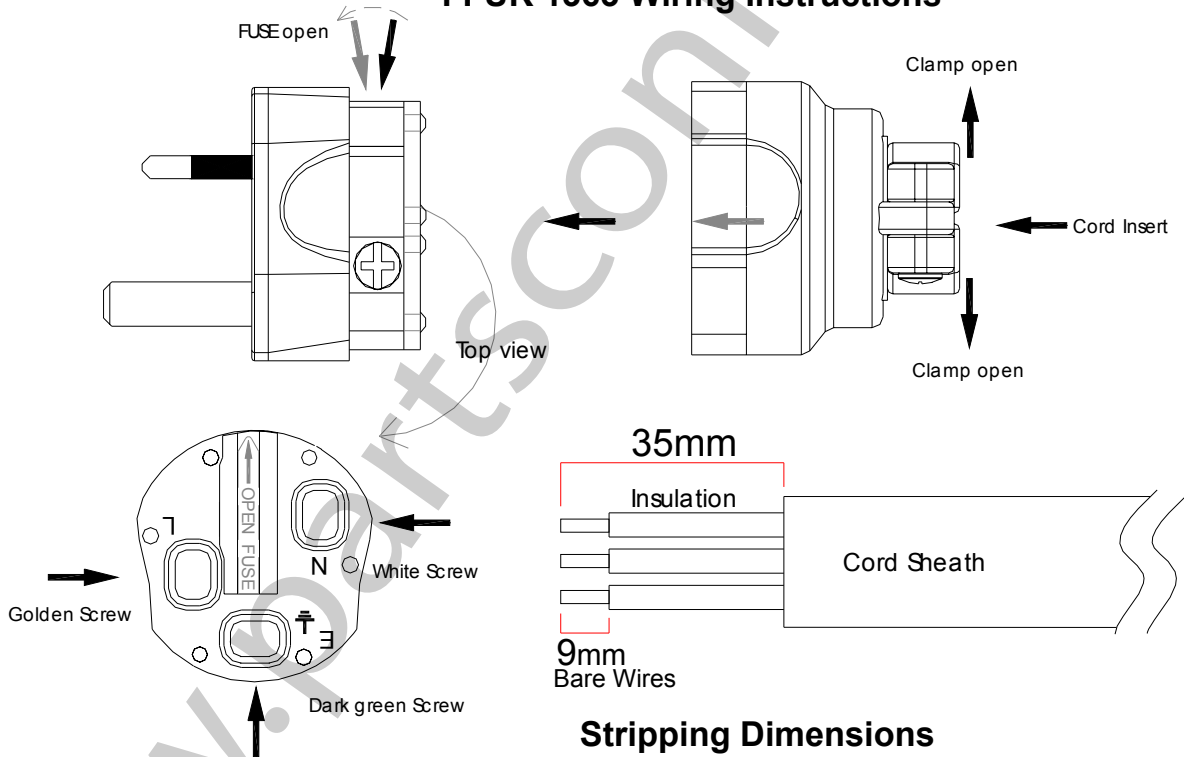

High End Performance Connector Type: 2-pole+earth Rating: 13A FUSE 250V A.C.

- α (Alpha) Eutectic Copper Alloy Conductor
- Material: Fireproof ABS body/housing (In accord with RoHS regulations)
- Connections: Set-screws
- Specifications: Accommodates cable diameters of 6.0mm to 20.0mm
- Dimensions: Body 48mm (W) x 50.2mm (L) x 55.8mm (H)

Assembly Part

- | | | | |
|-------------------|-----|------------------|-----|
| 1. Top Housing | X 1 | 7. Screw-Lock | X 2 |
| 2. Bottom Housing | X 1 | 8. Screw-Housing | X 2 |
| 3. Lock Housing | X 2 | 9. Screw-Boss | X 2 |
| 4. Cap housing | X 1 | | |
| 5. Fuse housing | X 1 | | |
| 6. Pin Assembly | X 1 | | |

Dimensions and Disposition of Pins

FI-UK 1363 Wiring Instructions

All metallic parts are treated with the

**FURUTECH α (Alpha) Process (Super Cryogenic & Demagnetizing Treatment.)*

Make A More Powerful Connection with Furutech!