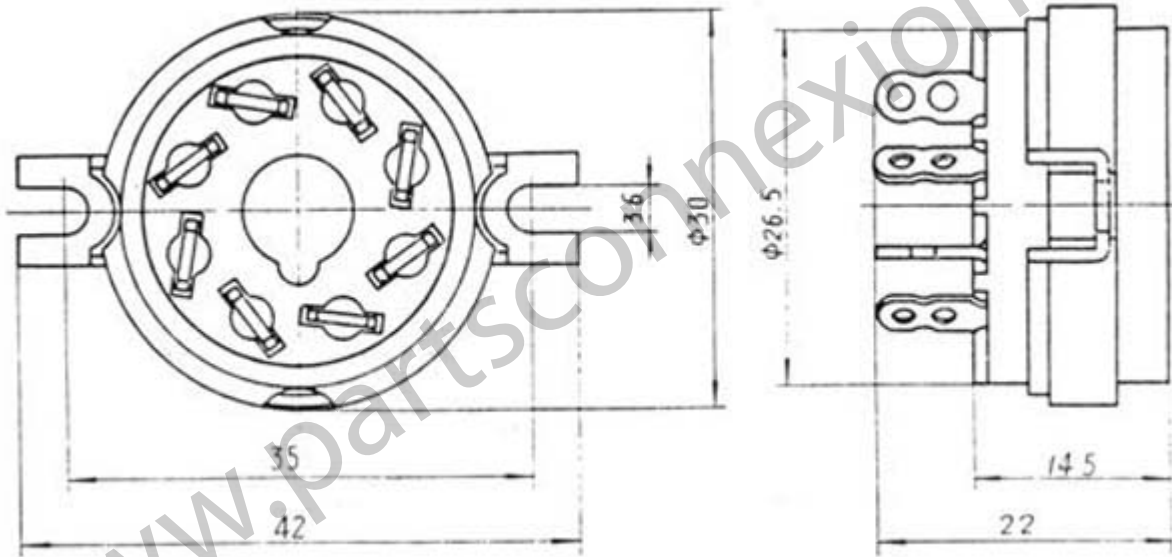

8 Pin Chassis Tube Socket:

(w/ bottom mount bracket & fork style contacts)

SOCKET-55112 (Silver)

SOCKET-59010 (Gold)

NOTE: All dimensions are in millimeters (mm)

Toll Free: 1-866-681-9602 • Local: 905-681-9602 • Fax: 905-631-5777
Shipping Address: 5109 Harvester Rd, Unit B2 • Burlington • Ontario • Canada • L7L 5Y4
Website: www.partsconnexion.com • Email: info@partsconnexion.com