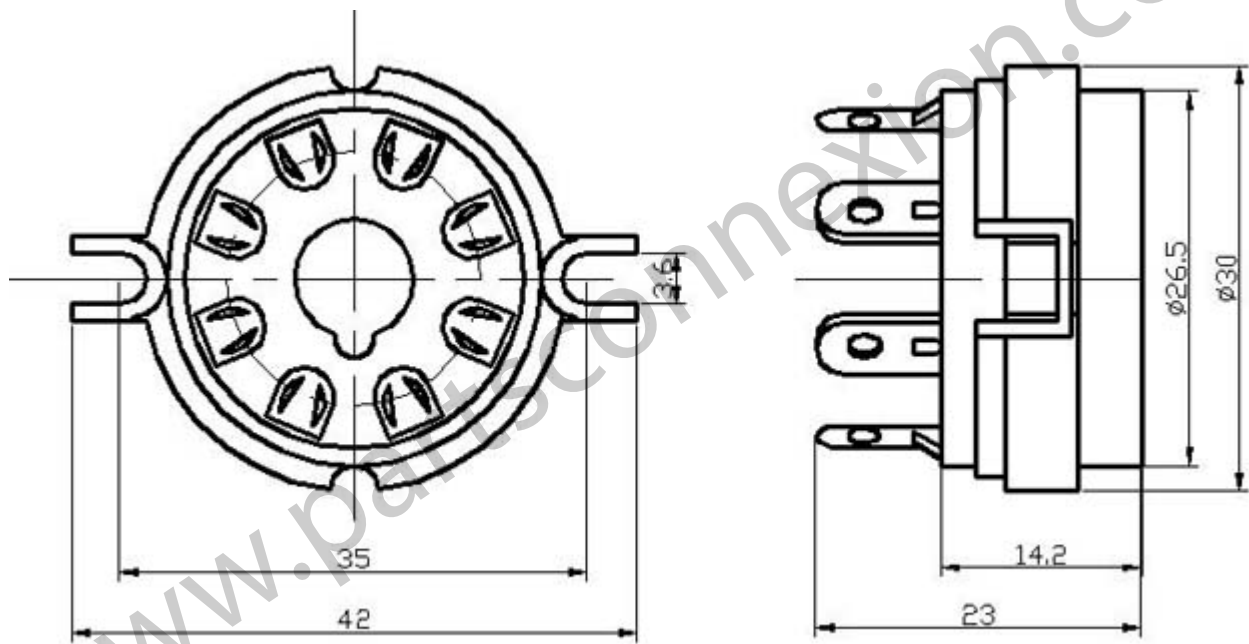

8 Pin Chassis Tube Socket:

(w/ bottom mount bracket & cup style contacts)

SOCKET-55297 (Silver)

SOCKET-59009 (Gold)

NOTE: All dimensions are in millimeters (mm)

Toll Free: 1-866-681-9602 • Local: 905-681-9602 • Fax: 905-631-5777
Shipping Address: 5109 Harvester Rd, Unit B2 • Burlington • Ontario • Canada • L7L 5Y4
Website: www.partsconnexion.com • Email: info@partsconnexion.com