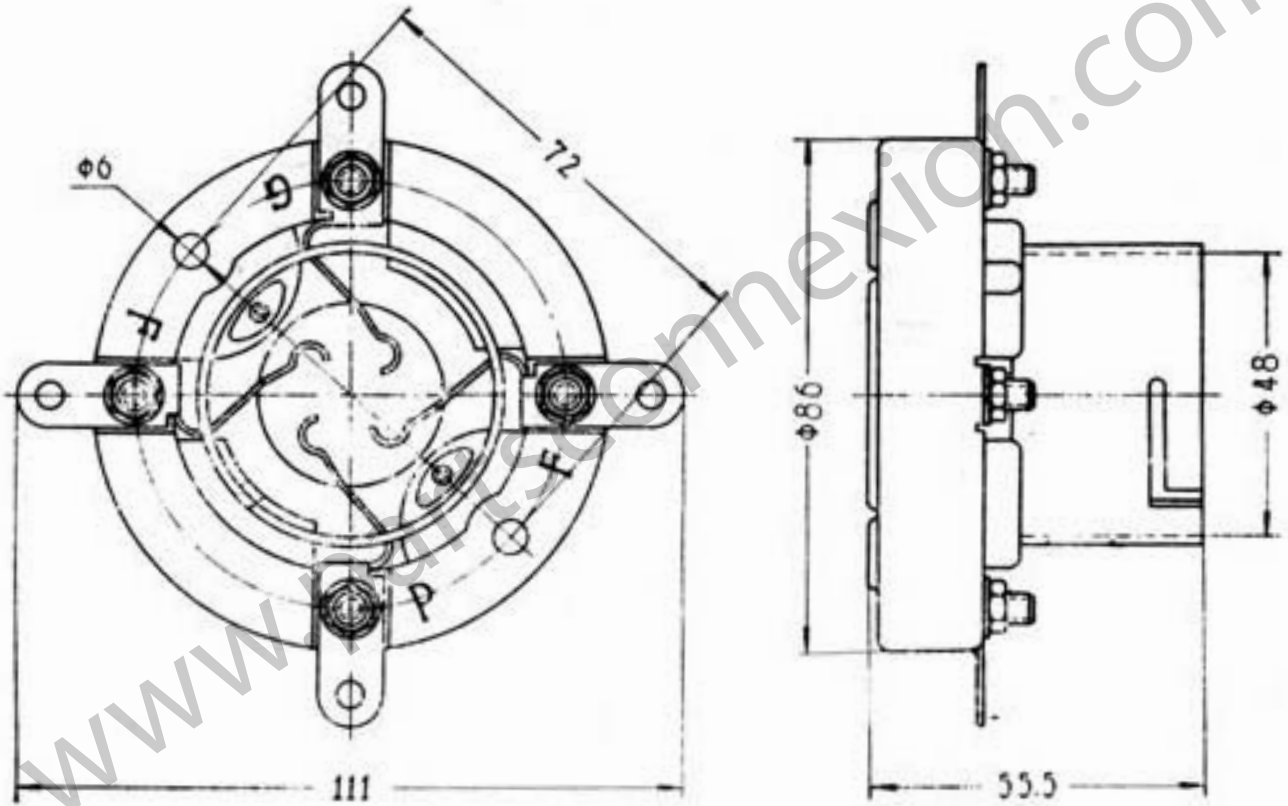

## 4 Pin - JUMBO Tube Socket:

(211/845/805)

**SOCKET-59022** (Silver)

**SOCKET-59023** (Gold)

**NOTE:** All dimensions are in millimeters (mm)

Toll Free: 1-866-681-9602 • Local: 905-681-9602 • Fax: 905-631-5777  
Shipping Address: 5109 Harvester Rd, Unit B2 • Burlington • Ontario • Canada • L7L 5Y4  
Website: [www.partsconnexion.com](http://www.partsconnexion.com) • Email: [info@partsconnexion.com](mailto:info@partsconnexion.com)