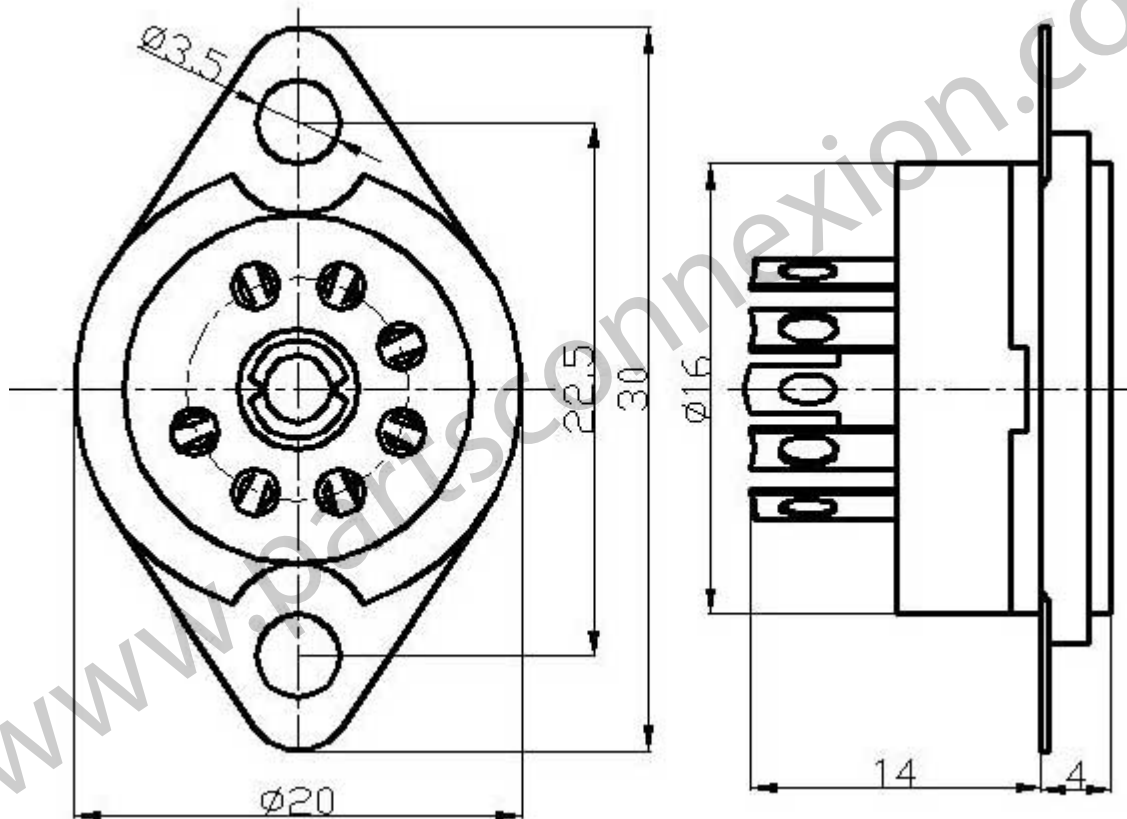

7-Pin Chassis Tube Socket:

('top' mount style)

SOCKET-59030 (Silver)

SOCKET-59031 (Gold)

NOTE: All dimensions are in millimeters (mm)

Toll Free: 1-866-681-9602 • Local: 905-681-9602 • Fax: 905-631-5777
Shipping Address: 5109 Harvester Rd, Unit B2 • Burlington • Ontario • Canada • L7L 5Y4
Website: www.partsconnexion.com • Email: info@partsconnexion.com