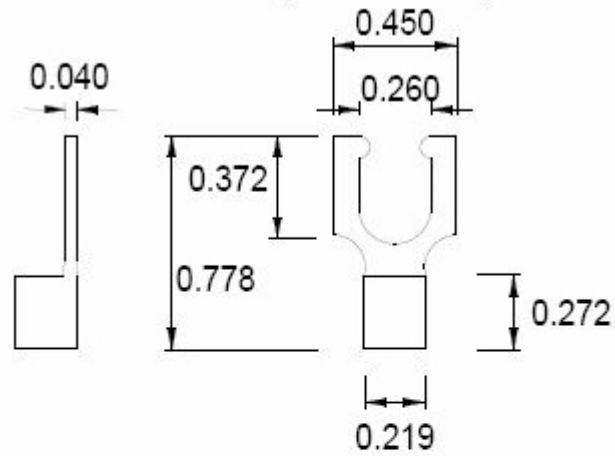

#SPD(12/10GA)

#SPD

1/4" SPRING SPADE
12/10 AWG
CRIMP TYPE
COPPER BASE METAL
SILVER SUB PLATE
GOLD FINISH PLATE