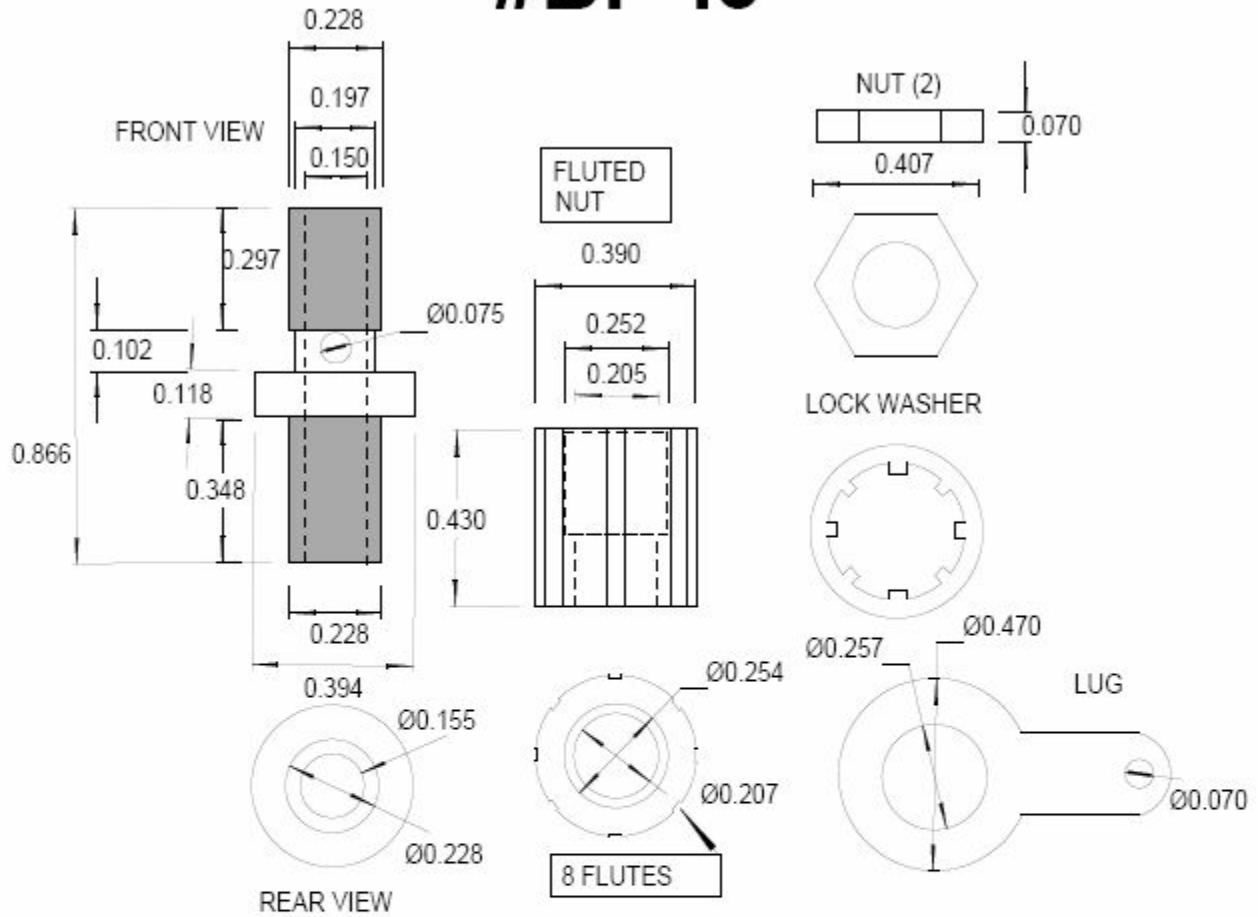

#BP-.5

#BP-.5

GROUND POST
 BRASS BASE METAL
 NICKEL SUB PLATE
 HARD GOLD FINISH
 NO LOGO