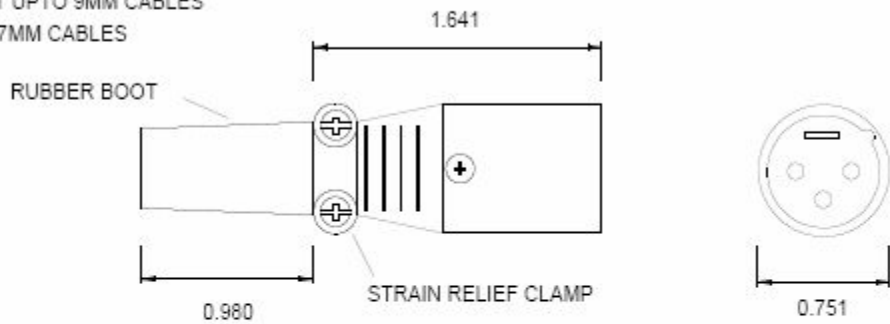

#XLR/ M

CLAMP W/O BOOT WILL ACCEPT UPTO 9MM CABLES
BOOT WILL ACCEPT 7MM CABLES

#XLR/ M

XLR MALE
BRASS BODY
BLACK FINISH
COPPER BASE METAL
NON-LEACHING GOLD FINISH