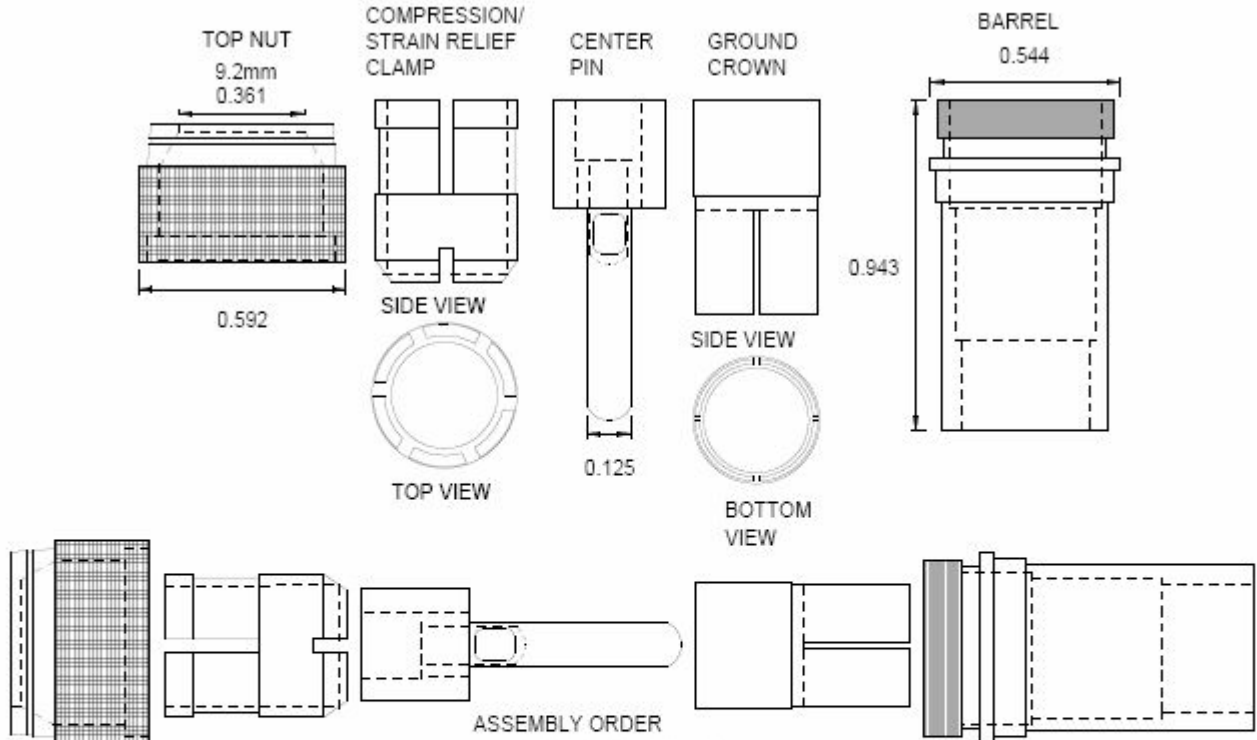

#9X-CB

#9X-CB

- MALE RCA
- UP TP 9.3MM CABLE
- 100 % SHIELDING
- TEFLON* DIELECTRIC
- PIN & GROUND CROWN
- COPPER BASE METAL
- NON-LEACHING GOLD FINISH
- BRASS BODY W/ BLACK FINISH
- COLOR CODE STRIPE
- VAMPIRE™ LOGO