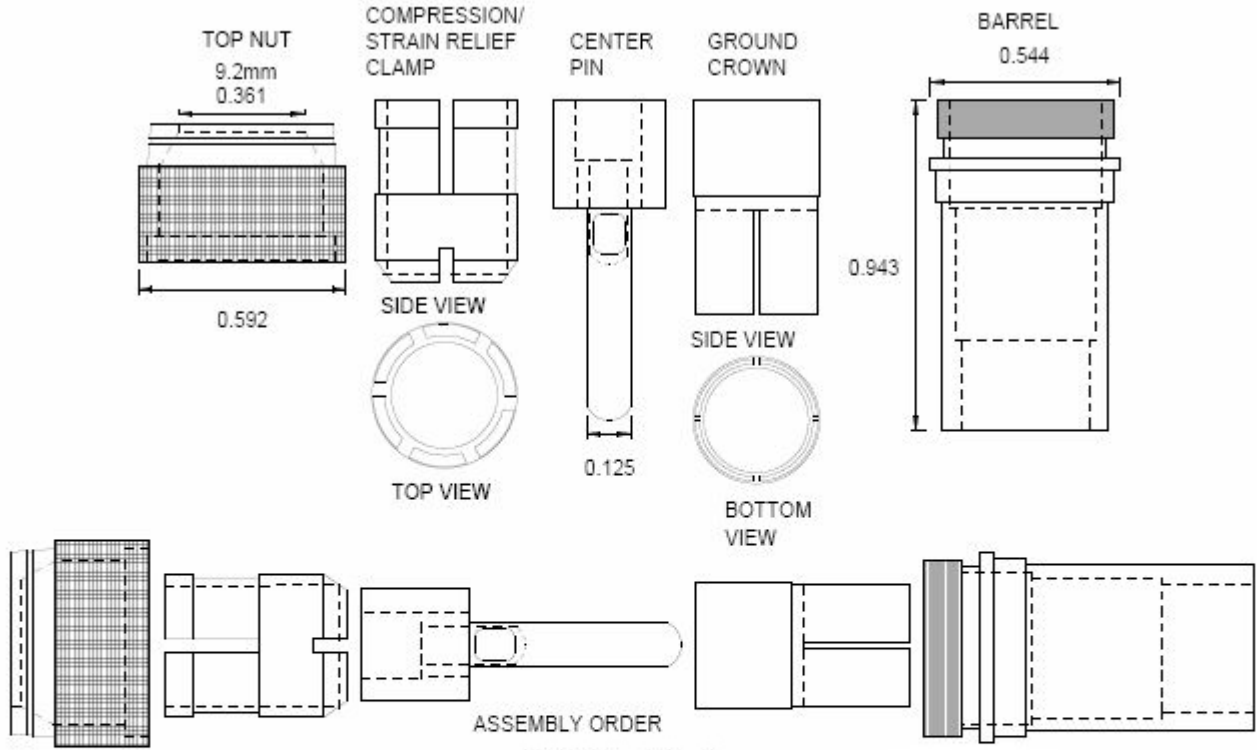

#9X-CB

#9X-CB

- MALE RCA
- UP TP 9.3MM CABLE
- 100 % SHIELDING
- TEFLON* DIELECTRIC
- PIN & GROUND CROWN
- COPPER BASE METAL
- NON-LEACHING GOLD FINISH
- BRASS BODY W/ BLACK FINISH
- COLOR CODE STRIPE
- VAMPIRE™ LOGO