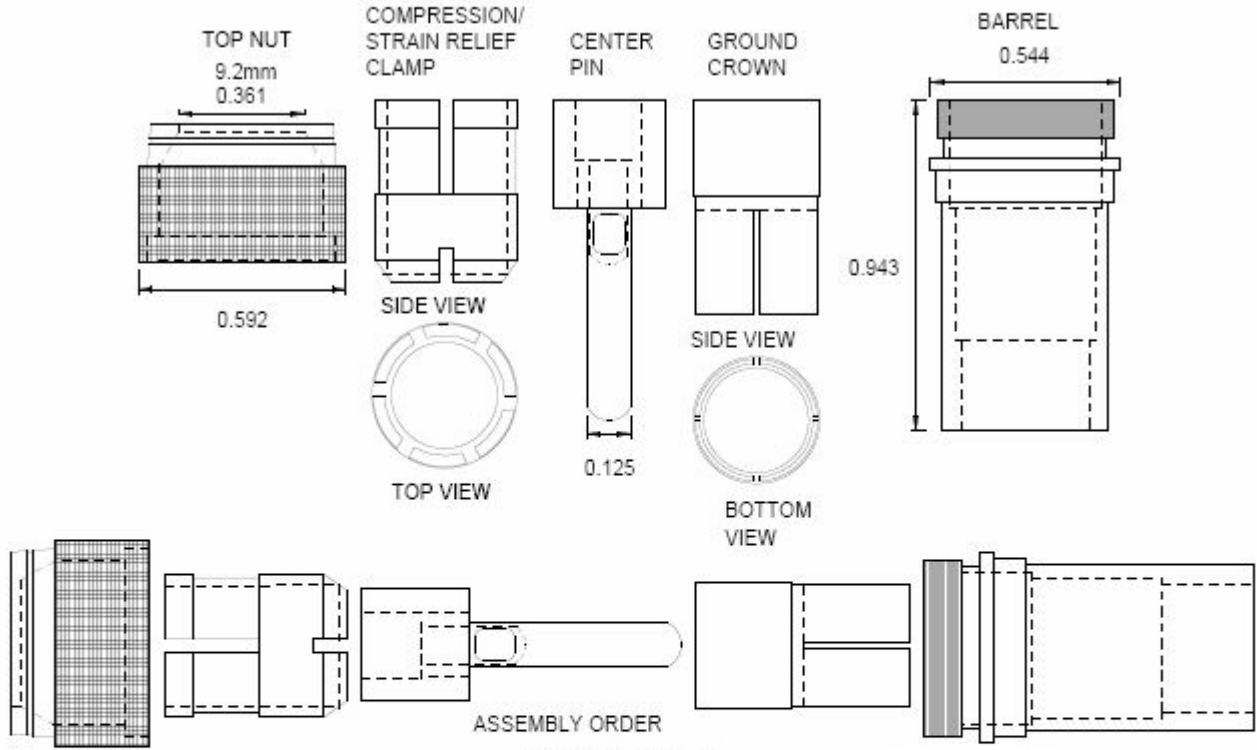

# #9X-CB

# #9X-CB

- MALE RCA
- UP TP 9.3MM CABLE
- 100 % SHIELDING
- TEFLON\* DIELECTRIC
- PIN & GROUND CROWN
- COPPER BASE METAL
- NON-LEACHING GOLD FINISH
- BRASS BODY W/ BLACK FINISH
- COLOR CODE STRIPE
- VAMPIRE™ LOGO