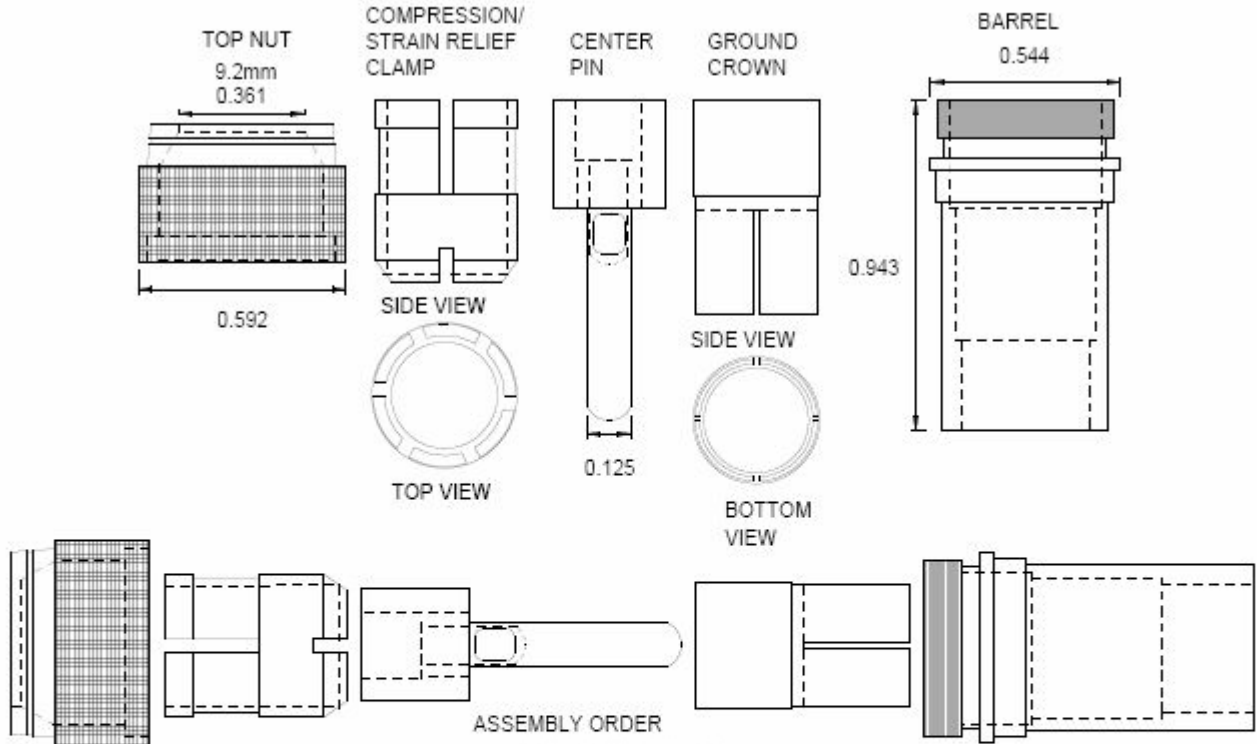

#9X-CB

#9X-CB

- MALE RCA
- UP TP 9.3MM CABLE
- 100 % SHIELDING
- TEFLON* DIELECTRIC
- PIN & GROUND CROWN
- COPPER BASE METAL
- NON-LEACHING GOLD FINISH
- BRASS BODY W/ BLACK FINISH
- COLOR CODE STRIPE
- VAMPIRE™ LOGO