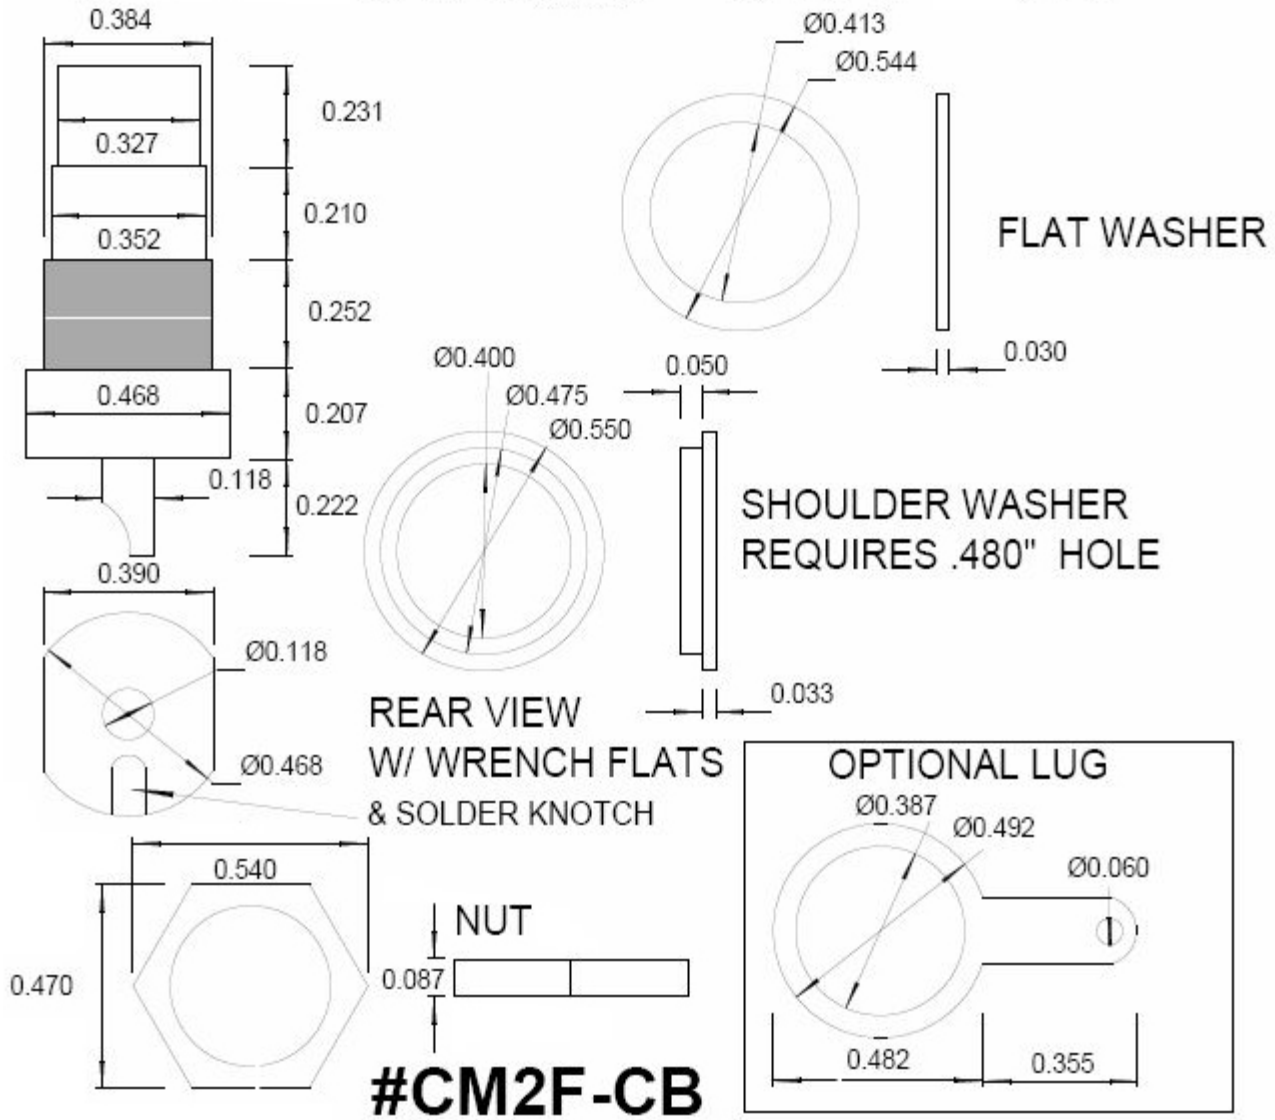

#CM2F-CB

TEFLON* DIELECTRIC
 Copper BASE METAL
 NON-LEACHING GOLD FINISH
 COLOR CODED WASHERS
 DOUBLE COLOR CODE
 STRIPES
 NO LOGO