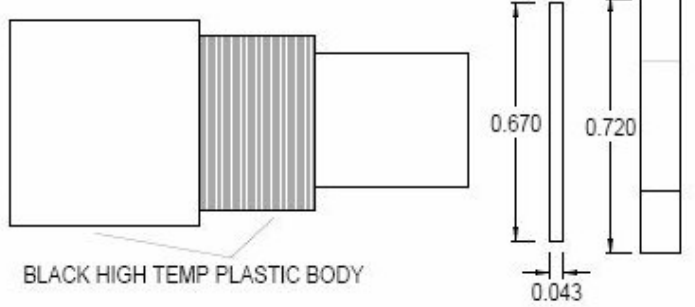

# #PCBNC

REAR VIEW

SIDE VIEW

FRONT VIEW

(REQUIRES .500" MOUNTING HOLE)

BOTTOM VIEW

TOP VIEW

PROVIDED HARDWARE  
1 LOCK NUT(GOLD PLATED)  
1 LOCKWASHER(GOLD PLATED)