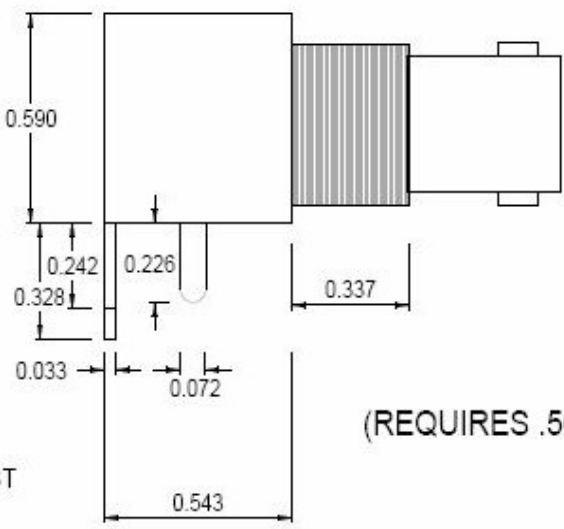

# #PCBNC

REAR VIEW

SIDE VIEW

FRONT VIEW

(REQUIRES .500" MOUNTING HOLE)

BOTTOM VIEW

TOP VIEW

PROVIDED HARDWARE  
1 LOCK NUT(GOLD PLATED)  
1 LOCKWASHER(GOLD PLATED)

# #BNC/PC

TEFLON\* DIELECTRIC  
BRASS BASE METAL  
COPPER SUB PLATE  
SILVER SUB PLATE  
HARD GOLD FINISH  
NO LOGO