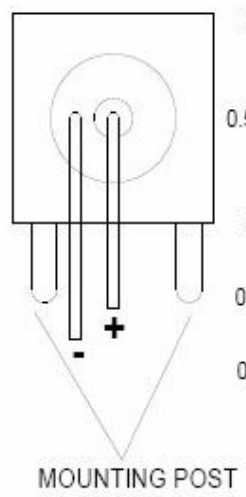

# #PCBNC

REAR VIEW

SIDE VIEW

FRONT VIEW

(REQUIRES .500" MOUNTING HOLE)

BOTTOM VIEW

TOP VIEW

PROVIDED HARDWARE  
1 LOCK NUT(GOLD PLATED)  
1 LOCKWASHER(GOLD PLATED)

# #BNC/PC

TEFLON\* DIELECTRIC  
BRASS BASE METAL  
COPPER SUB PLATE  
SILVER SUB PLATE  
HARD GOLD FINISH  
NO LOGO