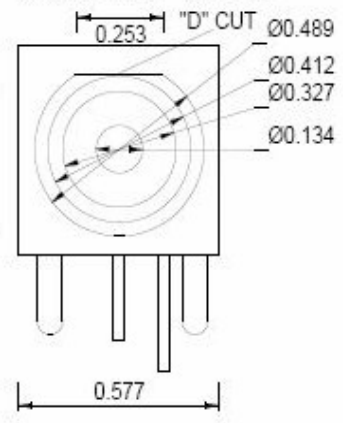

# #PCBNC

REAR VIEW

SIDE VIEW

FRONT VIEW

(REQUIRES .500" MOUNTING HOLE)

BOTTOM VIEW

TOP VIEW

PROVIDED HARDWARE  
1 LOCK NUT(GOLD PLATED)  
1 LOCKWASHER(GOLD PLATED)

# #BNC/PC

TEFLON\* DIELECTRIC  
BRASS BASE METAL  
COPPER SUB PLATE  
SILVER SUB PLATE  
HARD GOLD FINISH  
NO LOGO