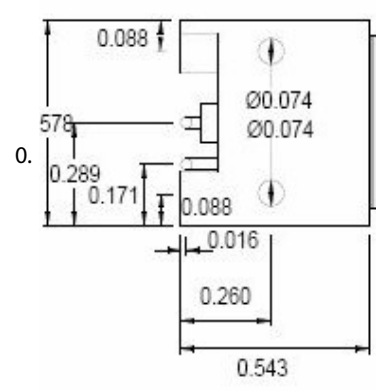

# #PCBNC

REAR VIEW

SIDE VIEW

FRONT VIEW

(REQUIRES .500" MOUNTING HOLE)

BOTTOM VIEW

TOP VIEW

PROVIDED HARDWARE  
1 LOCK NUT(GOLD PLATED)  
1 LOCKWASHER(GOLD PLATED)