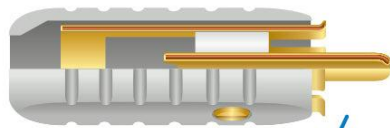

WIREWORLD®

CABLE TECHNOLOGY

Ideal for smaller systems and custom installations, Solstice 8 subwoofer wire provides great durability and ease of use, along with superb sound quality. Upgraded Tri DNA HELIX design reduces eddy current losses for greater resolution and dynamic contrast. COMPOSILEX 3 insulation improve reproduction of musical detail and expression. Gold Tube RCA plugs have a smooth firm grip and the highest conductivity in their class.

The better the links in the audio chain, the more musical detail and expression we hear. Wireworld single channel subwoofer audio cables are designed, tested and manufactured to provide the deepest, most vibrant and physically satisfying bass from your home theater and music system. Our subwoofer connector cables feature a patented DNA HELIX® design that uses parallel strands in layered flat conductors to channel electromagnetic signal energy more efficiently than other designs, for the most impactful and richly textured bass your sub can produce.

Solstice® 8 Audio Interconnect Cable

Innovative designs connecting passion with technology

Gold-Tube™ plug with silver+gold plating for great connections

23ga. Silver-plated OFC* conductors increase definition