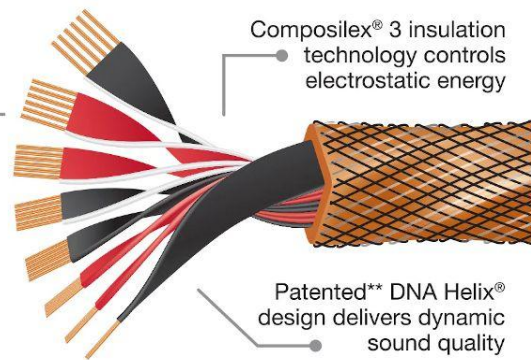

WIREWORLD®

CABLE TECHNOLOGY

ECLIPSE 8 SPEAKER CABLE: With the refined tone quality of the world's purest copper in a seriously upgraded design, Eclipse 8 speaker cables provide the world class performance of the Octo DNA Helix at a cost that suits many high end audio systems. Eclipse 8 is Wireworld's largest cable with Ohno Continuous-Cast® 7N copper conductors.

Eclipse™ 8 Speaker Cable

Innovative designs connecting passion with technology

Uni-Term™ interchangeable silver-clad or gold-plated spades and banana plugs

9ga. OCC*-7N copper conductors provide the refined tone quality of the world's best copper

Compositesilx® 3 insulation technology controls electrostatic energy

Patented** DNA Helix® design delivers dynamic sound quality

Eclipse Speaker Cable (ECS)

<p>Improvements: (Sonic) Greater definition, dynamic expression and bass extension than Eclipse 7. (Physical) Greater flexibility & smaller</p>		
<p>Series 7 Strand Groups 32 Compositesilx 2 10 Gauge /4.8mm² Conductor OCC-7N Copper</p>		<p>Series 8 Strand Groups 48 Compositesilx 3 9 Gauge /6mm² Conductor OCC-7N Copper</p>
<p>ACTUAL SIZE</p>		